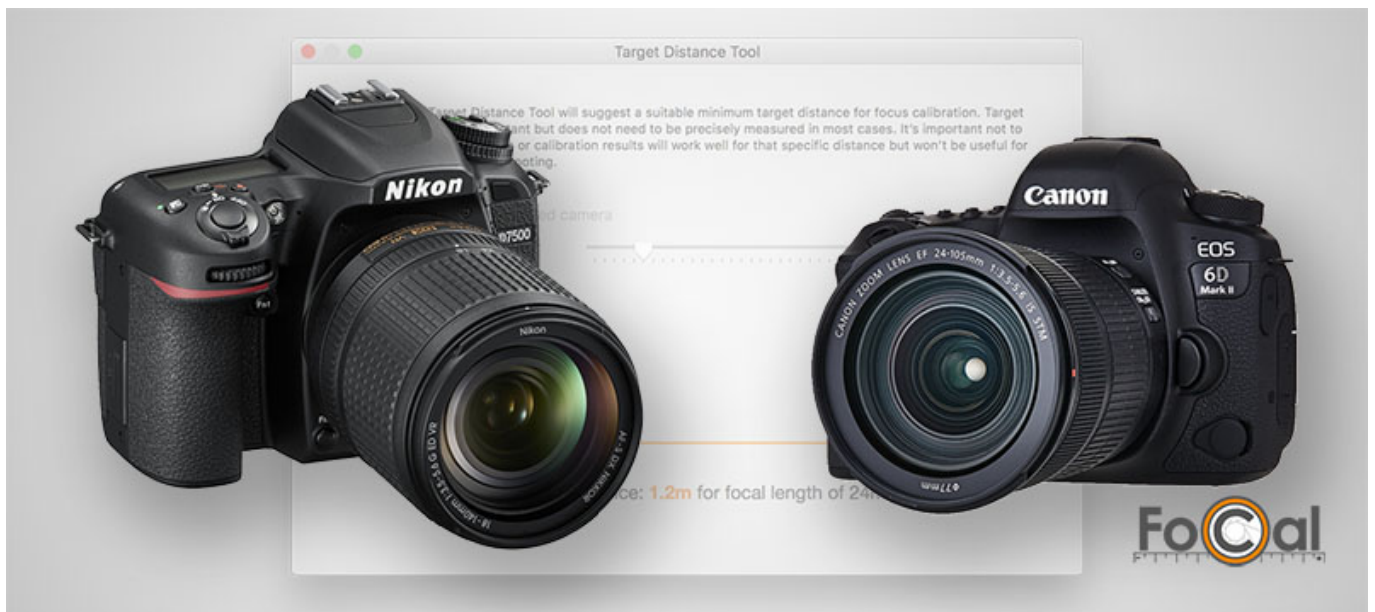

1. [canon lens adjustment software](#)

This method is primarily targeted for Canon and Nikon DSLRs which provide remote live view and remote focus actuation using manufacturer provided software.. Get answers to your questions in our photography forums FoCal Micro Adjustment Software tried out.

canon lens adjustment software

canon lens adjustment software, canon lens correction software [Program Alcornp_ufd Untuk Ic Alcor-au6986](#)

Here I explain an easy method to perform this correction in a more repeatable and consistent way.. That's just a reality of the way the tech Canon Dioptic Adjustment Lens Performing MA using remote AF We are going to use a map for this tutorial, first make sure your target is perfectly flat and pin it to the wall at a distance ~20 times the focal length, for a zoom lens choose the focal length that you use most often.. Optical axis is now perpendicular to target and you are done with the mirror 1) Connect the camera to your computer via the USB port, cancel any image download/pop-up application.. 8L IS II USM Canon Reikan announces major update to FoCal AF tuning software For, unless you send your body and lens in for adjustment. [App Store El Capitan Download](#)

[Play Slotomania Online For Free](#)

[Latest Upgrade For Mac Os](#)